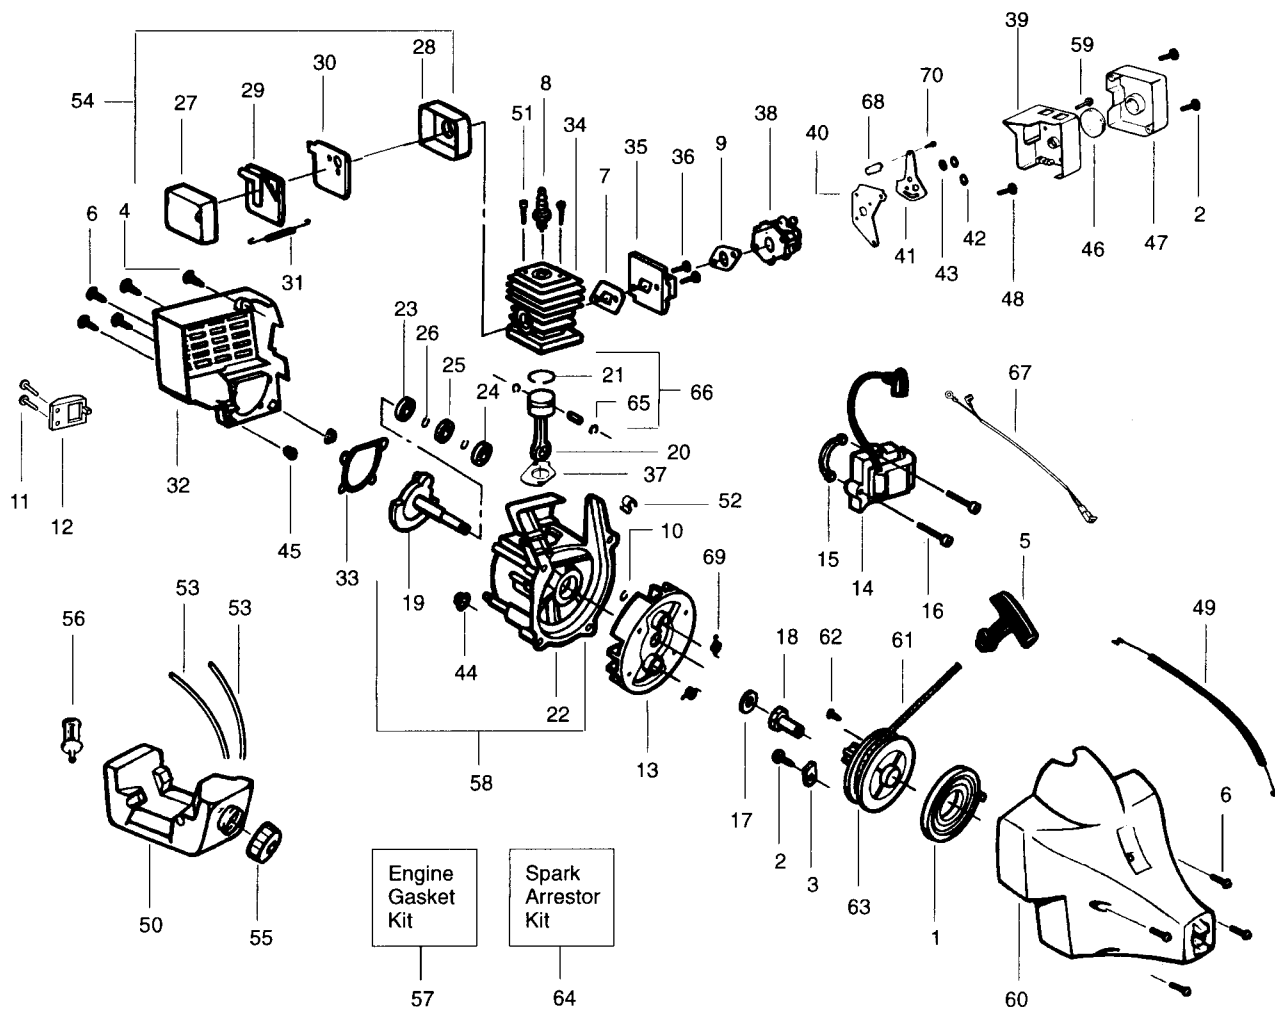

## SPAREPARTS

107 27 02-61

Ref.	Part No.	Description	Ref.	Part No.	Description
1.	530094551	Drive Shaft	16.	530095380	Hub Ass'y
2.	530016179	Screw- Throttle Hsg.	17.	530401958	Spring
3.	530049107	Trigger	18.	530401957	Retainer-Spool
4.	530047923	Throttle Hsg. (Right)	19.	952715583	Spool w/Line
5.	530049641	Throttle Hsg. (Left)	20.	530047912	Locator-right
6.	530047919	Assist Handle	21.	530047911	Locator-left
7.	530015820	Bolt-Shield	22.	530016173	Bolt-Handle
8.	530042084	Spring-Compression	23.	530016152	Wingnut
9.	530047925	Actuator	24.	530016193	Washer
10.	530094543	Dust Cup	25.	530015810	Screw
11.	530049064	Drive Shaft Hsg. Ass'y	26.	530047307	Throttle Leadwire Ass'y.
12.	530095249	Line Limiter	27.	530069572	Switch
13.	530015814	Screw-Line Limiter			
14.	530069666	Shield Kit Ass'y. (Incl. 12 & 13)			
15.	952715582	Cutting Head Ass'y. (Incl. 16-19)			
			Not Shown		
				-	Operator's Manual
				530084466	European
				530084720	Scandinavian

### Carburetor Assembly #530069755

Ref.	Part No.	Description
1.	530038404	Limiter Cap
2.	530069840	Carburetor Repair Kit (KIT=Indicates Contents)
3.	530069844	Gasket Diaphragm Kit (● = Indicates Contents)