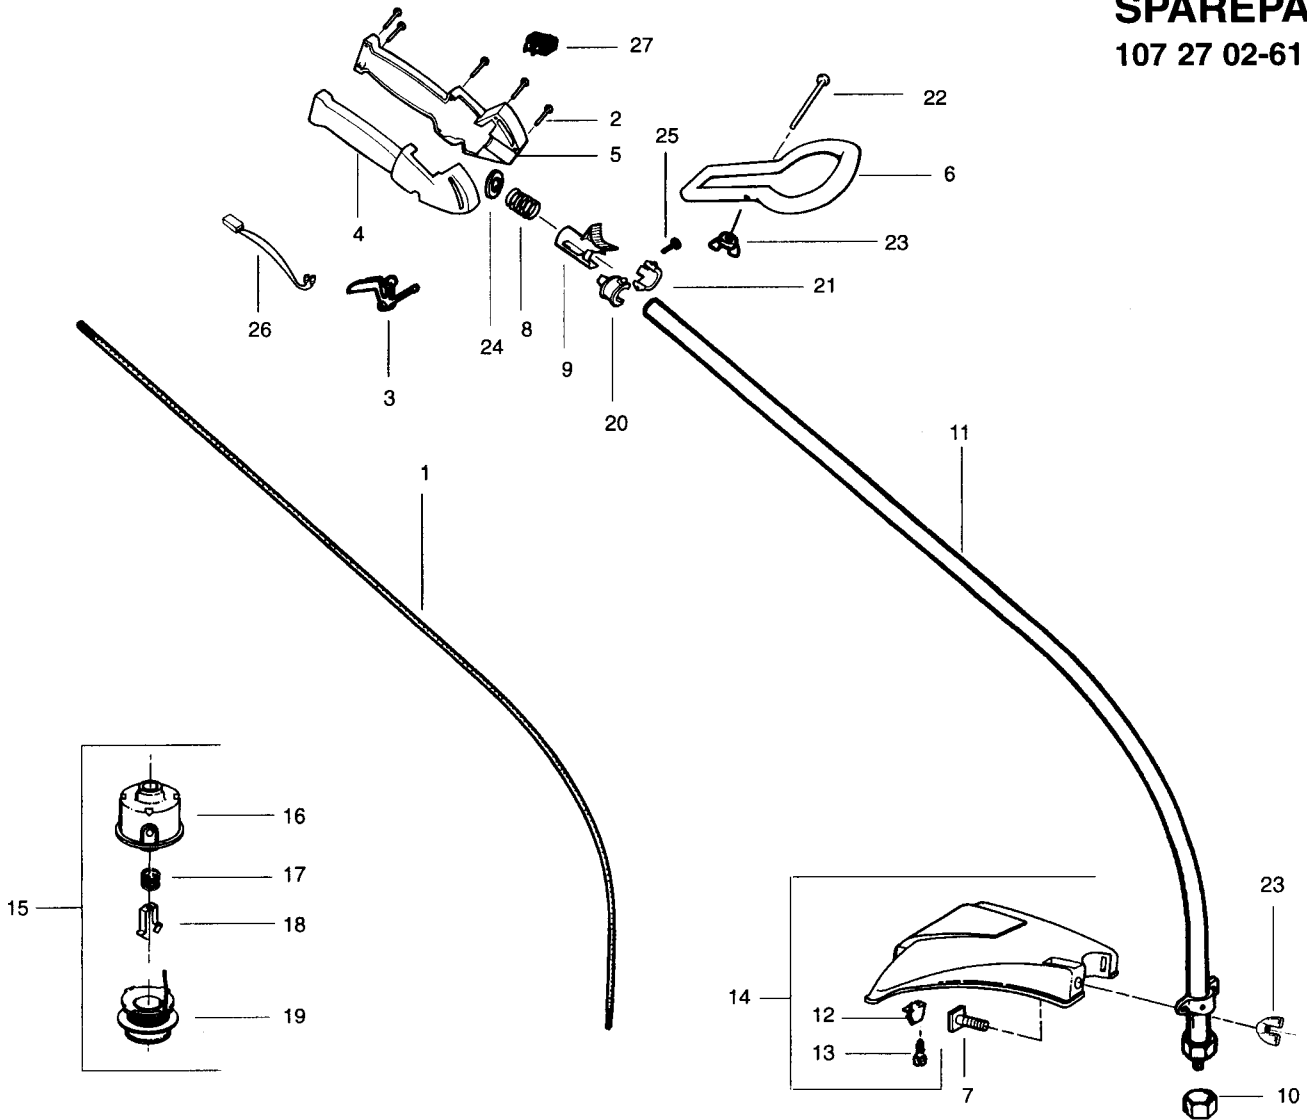

## SPAREPARTS

107 27 02-61

Ref.	Part No.	Description	Ref.	Part No.	Description
1.	530094551	Drive Shaft	16.	530095380	Hub Ass'y
2.	530016179	Screw- Throttle Hsg.	17.	530401958	Spring
3.	530049107	Trigger	18.	530401957	Retainer-Spool
4.	530047923	Throttle Hsg. (Right)	19.	952715583	Spool w/Line
5.	530049641	Throttle Hsg. (Left)	20.	530047912	Locator-right
6.	530047919	Assist Handle	21.	530047911	Locator-left
7.	530015820	Bolt-Shield	22.	530016173	Bolt-Handle
8.	530042084	Spring-Compression	23.	530016152	Wingnut
9.	530047925	Actuator	24.	530016193	Washer
10.	530094543	Dust Cup	25.	530015810	Screw
11.	530049064	Drive Shaft Hsg. Ass'y	26.	530047307	Throttle Leadwire Ass'y.
12.	530095249	Line Limiter	27.	530069572	Switch
13.	530015814	Screw-Line Limiter			
14.	530069666	Shield Kit Ass'y. (Incl. 12 & 13)			
15.	952715582	Cutting Head Ass'y. (Incl. 16-19)			
			Not Shown		
				-	Operator's Manual
				530084466	European
				530084720	Scandinavian

### Carburetor Assembly #530069755

Ref.	Part No.	Description
1.	530038404	Limiter Cap
2.	530069840	Carburetor Repair Kit (KIT=Indicates Contents)
3.	530069844	Gasket Diaphragm Kit (● = Indicates Contents)