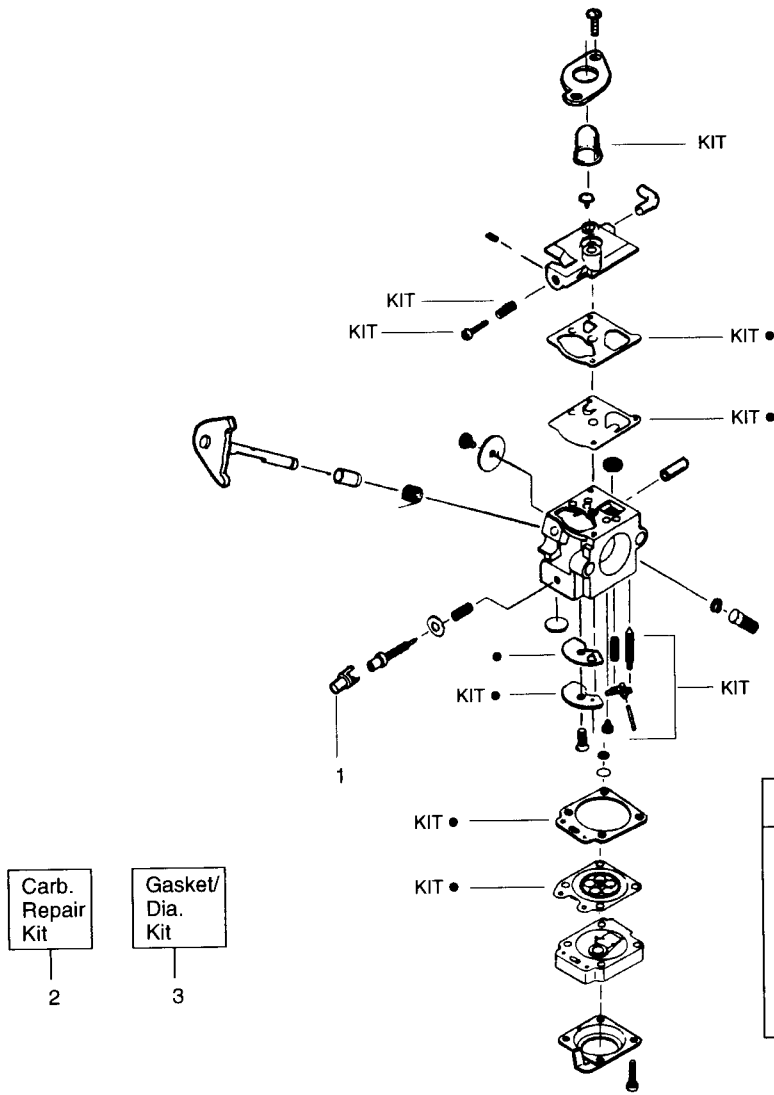

## SPAREPARTS

107 27 02-61

Ref.	Part No.	Description	Ref.	Part No.	Description
1.	530094551	Drive Shaft	16.	530095380	Hub Ass'y
2.	530016179	Screw- Throttle Hsg.	17.	530401958	Spring
3.	530049107	Trigger	18.	530401957	Retainer-Spool
4.	530047923	Throttle Hsg. (Right)	19.	952715583	Spool w/Line
5.	530049641	Throttle Hsg. (Left)	20.	530047912	Locator-right
6.	530047919	Assist Handle	21.	530047911	Locator-left
7.	530015820	Bolt-Shield	22.	530016173	Bolt-Handle
8.	530042084	Spring-Compression	23.	530016152	Wingnut
9.	530047925	Actuator	24.	530016193	Washer
10.	530094543	Dust Cup	25.	530015810	Screw
11.	530049064	Drive Shaft Hsg. Ass'y	26.	530047307	Throttle Leadwire Ass'y.
12.	530095249	Line Limiter	27.	530069572	Switch
13.	530015814	Screw-Line Limiter			
14.	530069666	Shield Kit Ass'y. (Incl. 12 & 13)			
15.	952715582	Cutting Head Ass'y. (Incl. 16-19)			
			Not Shown		
				-	Operator's Manual
				530084466	European
				530084720	Scandinavian

### Carburetor Assembly #530069755

Ref.	Part No.	Description
1.	530038404	Limiter Cap
2.	530069840	Carburetor Repair Kit (KIT=Indicates Contents)
3.	530069844	Gasket Diaphragm Kit (● = Indicates Contents)